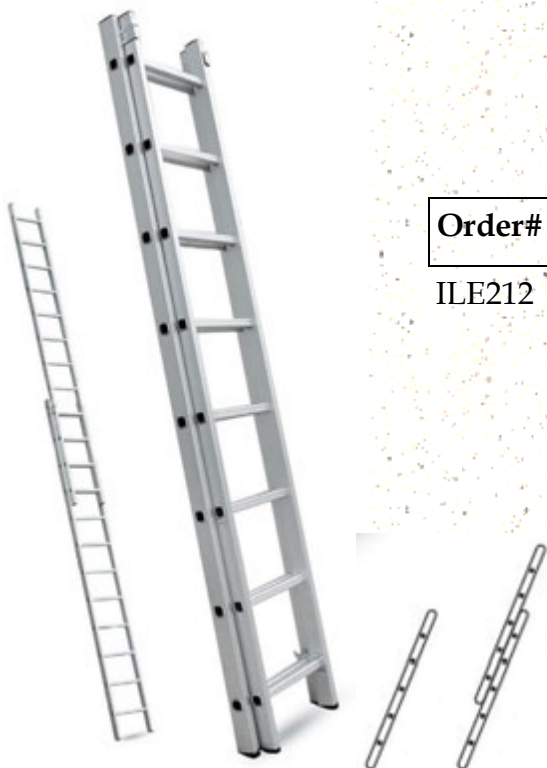

Order#	Steps	Step Raise	Height open	Weight	Price
ILS004	4	210mm	1.05m	2.0kg	R 436.00
ILS006	6	210mm	1.53m	3.0kg	R 498.00
ILS008	8	210mm	2.05m	3.7kg	R 748.00

*** 95Kg Rated Load**

Single Sided Light Duty A – Frame Platform

*** 135Kg Rated Load**

Lean – To, Extension Ladder

Order#	Steps	Step Raise	Height	Weight	Price
ILE107	7	210mm	2.01m	2.6 kg	R 536.00
ILE110	10	210mm	2,85m	3.9 kg	R 686.00

*** 135Kg Rated Load**

3 in 1 Extension Ladder

Order#	Steps	Step Raise	Height	Weight	Price
ILE210	2 x 10	210mm	2.13m / 4.9m	9.3 kg	R 1624.00

*** 135Kg Rated Load**

5 in 1 Extension Ladder

Order#	Steps	Step Raise	Height	Weight	Price
ILE308	3 x 8	210mm	2.27m / 5.8m	11 kg	R 1638.00
ILE310	3 x 10	210mm	2.83m / 6.9m	13.8 kg	R 1874.00

*** 135Kg Rated Load**

Push – UP, Extension Ladder

Order#	Steps	Step Raise	Height	Weight	Price
ILE212	24	280mm	3.4m / 5.9m	10.8 kg	R 1749.00

*** 135Kg Rated Load**

Dual Purpose Ladder

Order#	Steps	Step Raise	Height	Weight	Price
ILDPO06	12	290mm	1.7m / 3.4m	8.5 kg	R 998.00